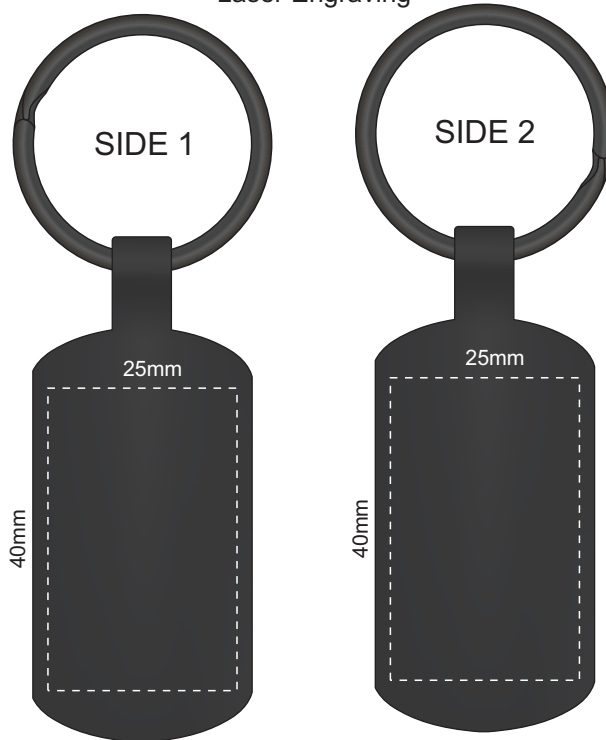

100% of Actual Size
Laser Engraving

Engraves to a Natural Etch Finish

100% of Actual Size
Laser Engraving

Engraves to a Natural Etch Finish